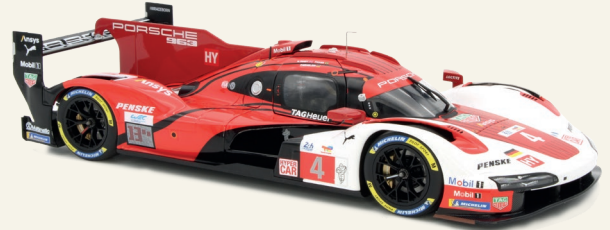

Porsche 963 Team Penske LM 24h 2025
Nasr/Tandy/Wehrlein 1:18

Ref : 187164 **New deco** 2 openings
10/2026