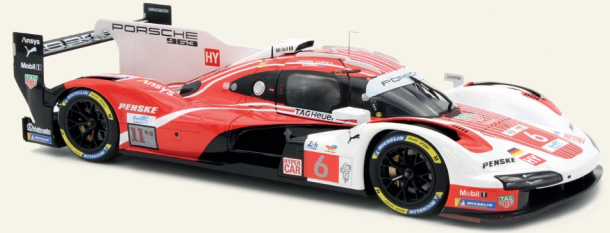

Porsche 911 S 1970 Slate Grey 1:18

Ref : 187445 New deco Closed body
09/2026

Scale 1:18

Porsche 944 S2 Cabriolet 1989 Guards Red 1:18

Ref : 187110 **New mold** 4 openings
09/2026

Porsche 963 Team Penske 2nd LM 24h 2025
Campbell/Estre/Vanthoor 1:18