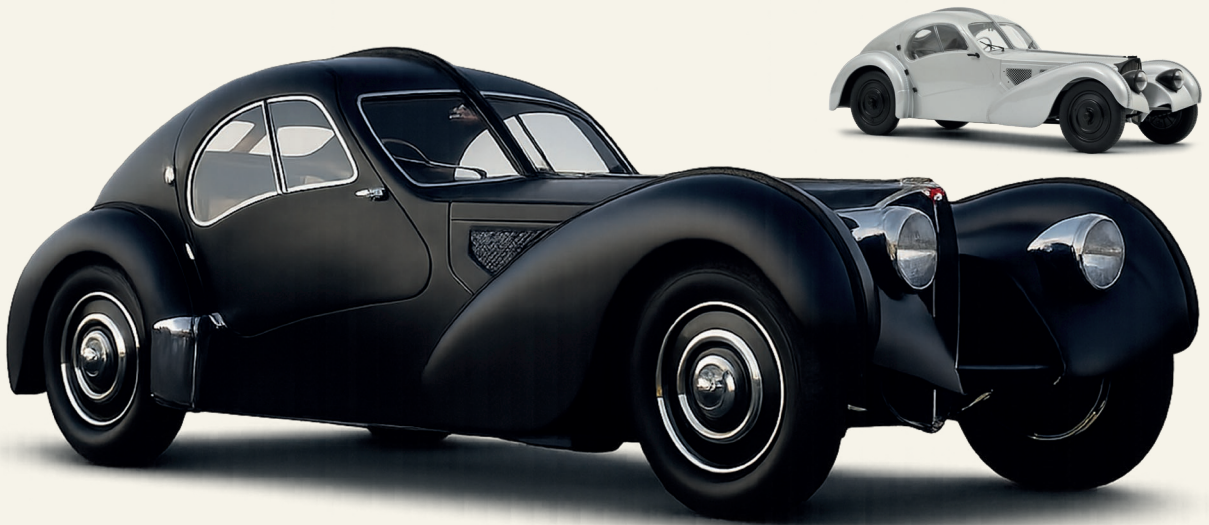

NOREV

New in Pre-orders
January 2026

This document is confidential and is intended to be distributed exclusively to our professional customers.

Scale 1:12

Bugatti Type 57 SC Atlantic 1937 Black 1:12

Ref : 125710

New mold
10/2026

Closed body

Scale 1:18

Alpine A110 1600S 1971 Blue 1:18

Ref : 185300

Reorder
09/2026

Closed body

Austin Healey 3000 Mk.2 1961
Old English White 1:18