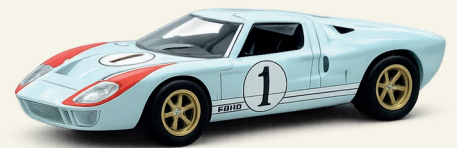

Ford GT40 1966 n°1 jet-car 1:43

Ref : 270568 Reorder 1 opening
04/2026