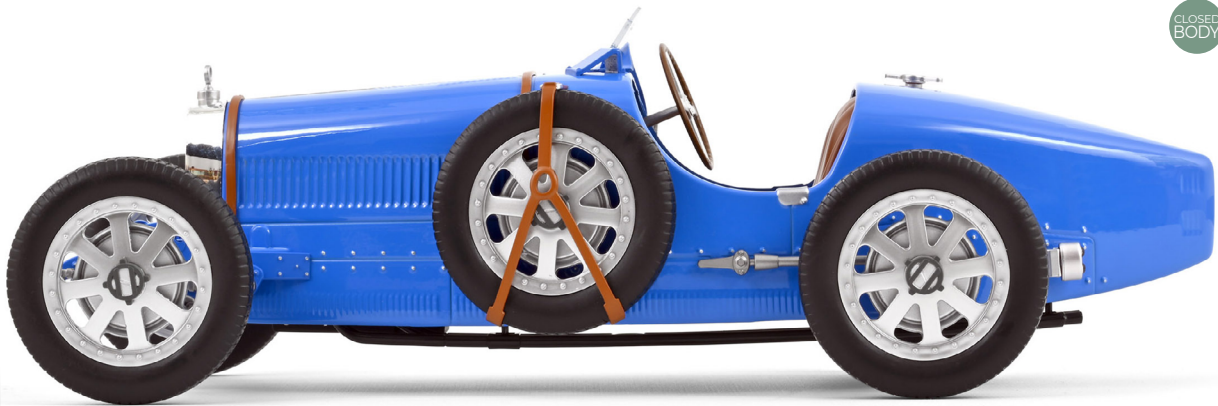

1:12

CLOSED
BODY